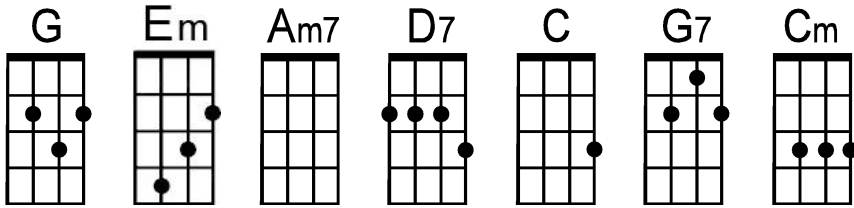

Goodnight Sweetheart Goodnight

by Calvin Carter and James "Pookie" Hudson (1953)

(sing b)

(sing d) --- | **G** . . . **Em** . . . | **Am7** . . . **D7**
Chorus: *duh-Duhduh-duh-Duh* Good-night sweet-heart well—it's time to go-o—

. . . | **G** . . . **Em** . . . | **Am7** . . . **D7**
duh-Duhduh-duh-Duh Good-night sweet-heart well—it's time to go-o—

. . . | **G** . . . **G7** . . . | **C** . . . **Cm** . . .
duh-Duh-duh-Duh I hate to leave you but I really must say——

| **G**\ --- **Am7**\ --- | **G** . . . **G**\
Oh, Good-night sweet-heart good-ni-ight——

--- | **G** . . . **Em** . . . | **Am7** . . . **D7**
duh-Duhduh-duh-Duh Good-night sweet-heart well—it's time to go-o—

. . . | **G** . . . **Em** . . . | **Am7** . . . **D7**
duh-Duhduh-duh-Duh Good-night sweet-heart well—it's time to go-o—

. . . | **G** . . . **G7** . . . | **C** . . . **Cm** . . .
duh-Duh-duh-Duh I hate to leave you, but I really must say——

| **G**\ --- **Am7**\ --- | **G** . . . **G7**
Oh, Good-night sweet-heart good-ni-ight——

. . . | **Am7** . . . . . | **G** . . . . . | **Am7** . . . **Cm** . . . | **G** . . .
Well—it's three—— o'clock—— in the mornin'—— Baby— I just can't—get ri-ight

G7 . . . | **Am7** . . . **Cm** . . . | **G** . . . **E7** . . .
Well—I hate to leave you baby—— don't mean may-be—

| **Em** . . . . . | **D7**\ --- ---
Be-cause I love you so *duh-Duhduh-duh-Duhduh-duh-*

--- | **G** . . . **Em** . . . | **Am7** . . . **D7**
Chorus: *duh-Duhduh-duh-Duh* Good-night sweet-heart well—it's time to go-o—

. . . | **G** . . . **Em** . . . | **Am7** . . . **D7**
duh-Duhduh-duh-Duh Good-night sweet-heart well—it's time to go-o—

. . . | **G** . . . **G7** . . . | **C** . . . **Cm** . . .
duh-Duh-duh-Duh I hate to leave you, but I really must say——

| **G**\ --- **Am7**\ --- | **G** . . . **G7** . . . |
Oh, Good-night sweet-heart good-ni-ight——